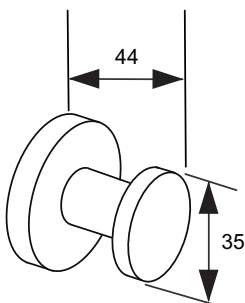

Purist robe hook

Purist robe hook combines simple architectural forms, with sensual design lines and careful detailing. Both sculptural and functional, this robe hook promises an inviting visual appeal.

Dimensions (mm)

Kohler Co. Cromwell Road Cheltenham Gloucestershire GL52 5EP United Kingdom
 Telephone +44 (0) 870 240 7896
 Facsimile +44 (0) 1242 282 595
 technical@mirashowers.com
 www.kohleruk.com

THE BOLD LOOK
 OF **KOHLER**®